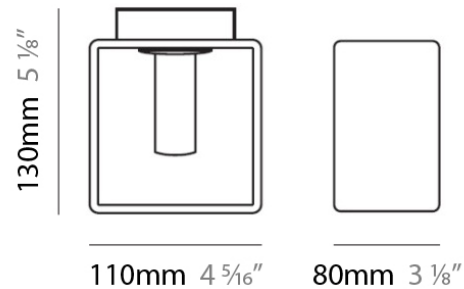

DOMINO SURFACE

D82033-BLK

PROJECT _____

TYPE _____

NOTES _____

QUANTITY _____

DATE _____

GENERAL

Series: Domino

Brand: Panzeri

Division: Design

Mounting Type: Surface

Mounting Location: Ceiling

Subcategory: Ambient

PHYSICAL

Shape: Rectangle

Length (mm): 110

Length (in): 4 ⁵/₁₆"

Width (mm): 80

Width (in): 3 ¹/₈"

Height (mm): 130

Height (in): 5 ¹/₈"

Extension (in): 5 ¹/₈"

Weight (kg): 1.23

Weight (lbs): 2.7

Diffuser: Black Blown Glass

Fixture Material: Glass / Aluminum

ELECTRICAL

Number of Lamps: 1

Lamp Type: LED Retrofit / Halogen

Bulb Included: Bulb Not Included

Total Output Wattage (W): 3 / 35

Max. Wattage Per Lamp (W): 3 / 35

Lamp Base: G9

Input Voltage (V): 120

LED

OPTICAL

RATINGS AND CERTIFICATIONS

Certified By: CSA Certified to UL and CSA Standards

IP rating: IP40